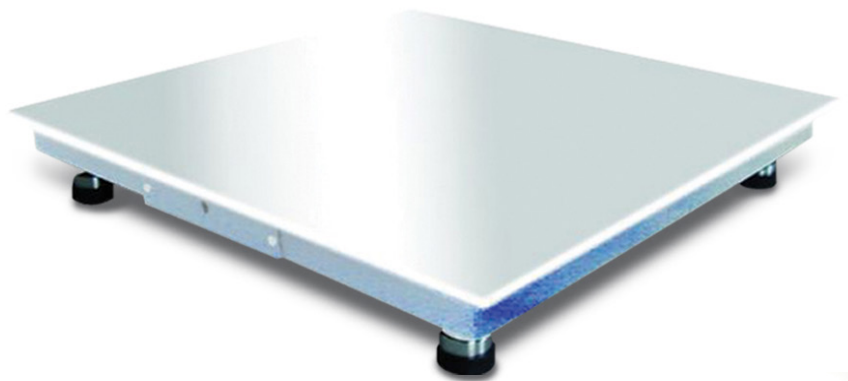

PLATFORM SCALES

P-SS STAINLESS STEEL PLATFORM

MARSDEN STAINLESS STEEL PLATFORM SCALE WITH IP65 STAINLESS STEEL WASH DOWN I-100SS INDICATOR

Features

- 600kg - 3000kg capacity
- Food grade 304 stainless steel construction
- 4 x IP67 EC approved loadcells
- Very accurate - 1/30,000 non approved
- Low profile platform with optional ramps
- I-100SS indicator is IP65 rated
- Available with a range of stainless steel indicators
- Counting
- Zero/Tare/Pre Set Tare
- Long battery life
- Mains powered/Rechargeable battery
- Large LCD backlit display
- Widely used in food processing factories

I-100SS Indicator

Product Code	Capacity	Graduation	Mains/Rechargeable	Platform Dimensions
P-SS-I-100SS	600kg	0.2kg	Mains/Rechargeable	1200 x 1200mm
P-SS-I-100SS	1500kg	0.2kg	Mains/Rechargeable	1200 x 1200mm
P-SS-I-100SS	1500kg	0.5kg	Mains/Rechargeable	1200 x 1200mm
P-SS-I-100SS	3000kg	0.5kg	Mains/Rechargeable	1200 x 1200mm
P-SS-I-100SS	3000kg	1kg	Mains/Rechargeable	1200 x 1200mm
P-SS-I-100SS	600kg	0.2kg	Mains/Rechargeable	1500 x 1500mm
P-SS-I-100SS	1500kg	0.2kg	Mains/Rechargeable	1500 x 1500mm
P-SS-I-100SS	1500kg	0.5kg	Mains/Rechargeable	1500 x 1500mm
P-SS-I-100SS	3000kg	0.5kg	Mains/Rechargeable	1500 x 1500mm
P-SS-I-100SS	3000kg	1kg	Mains/Rechargeable	1500 x 1500mm