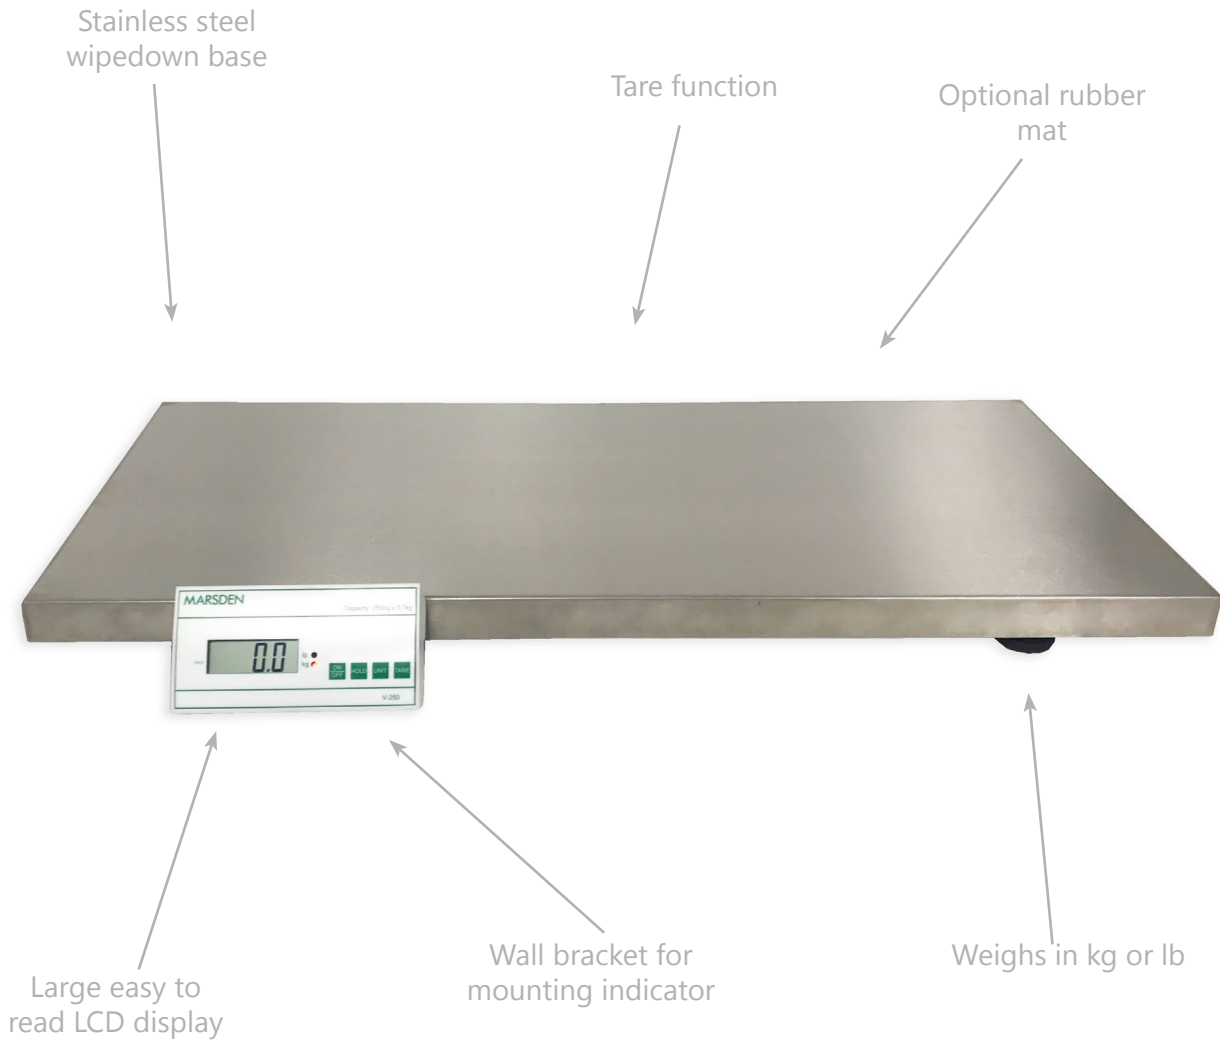

Marsden V-250: Key features at-a-glance

MARSDEN

Tel: 01709 364296 / 0800 169 2775

Fax: 01709 364293

E-mail: sales@marsdengroup.co.uk

www.marsden-weighing.co.uk

MarsdenWeighing

@MarsdenWeighing

www.youtube.com/MarsdenWeighing

<http://pinterest.com/marsdenweighing>