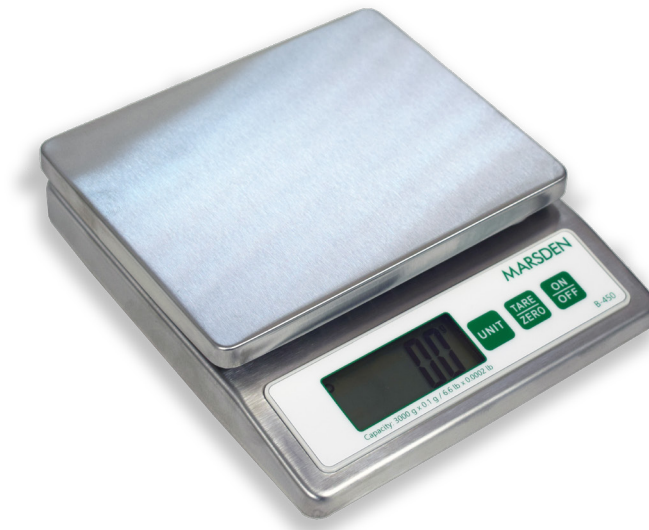

MARSDEN

B-450 Small Bench Scale

- IP67 rated splashproof scale
- Stainless Steel structure
- Easy to use
- High accuracy sensor for precision weighing
- Weighs in g or lb
- Large easy to read 20mm LCD display

Marsden B-450:

Small Bench Scale

- IP67 rated splashproof scale
- Stainless Steel structure
- Easy to use
- High accuracy sensor
- Weighs in g or lb
- Large easy to read 20mm LCD display
- Removable pan
- Auto-power off
- Optional calibration certificate
- High precision weighing

Splashproof

The B-450 is more than capable of performing well in a damp environments, thanks to its splashproof IP67 stainless steel casing.

The IP rating means that the B-450 is built to last in places where water and dust is common. Plus, this means that the device will survive through regular cleaning to keep the scale hygienic.

Precision weighing

The B-450 is one of the most precise bench scales in our collection due to the incredibly small graduations of 0.1g, making weighing even the smallest things easy.

Additionally, a high accuracy weighing sensor means even higher weighing resolution results. This makes the scale perfect for portion control in kitchens and food factories.