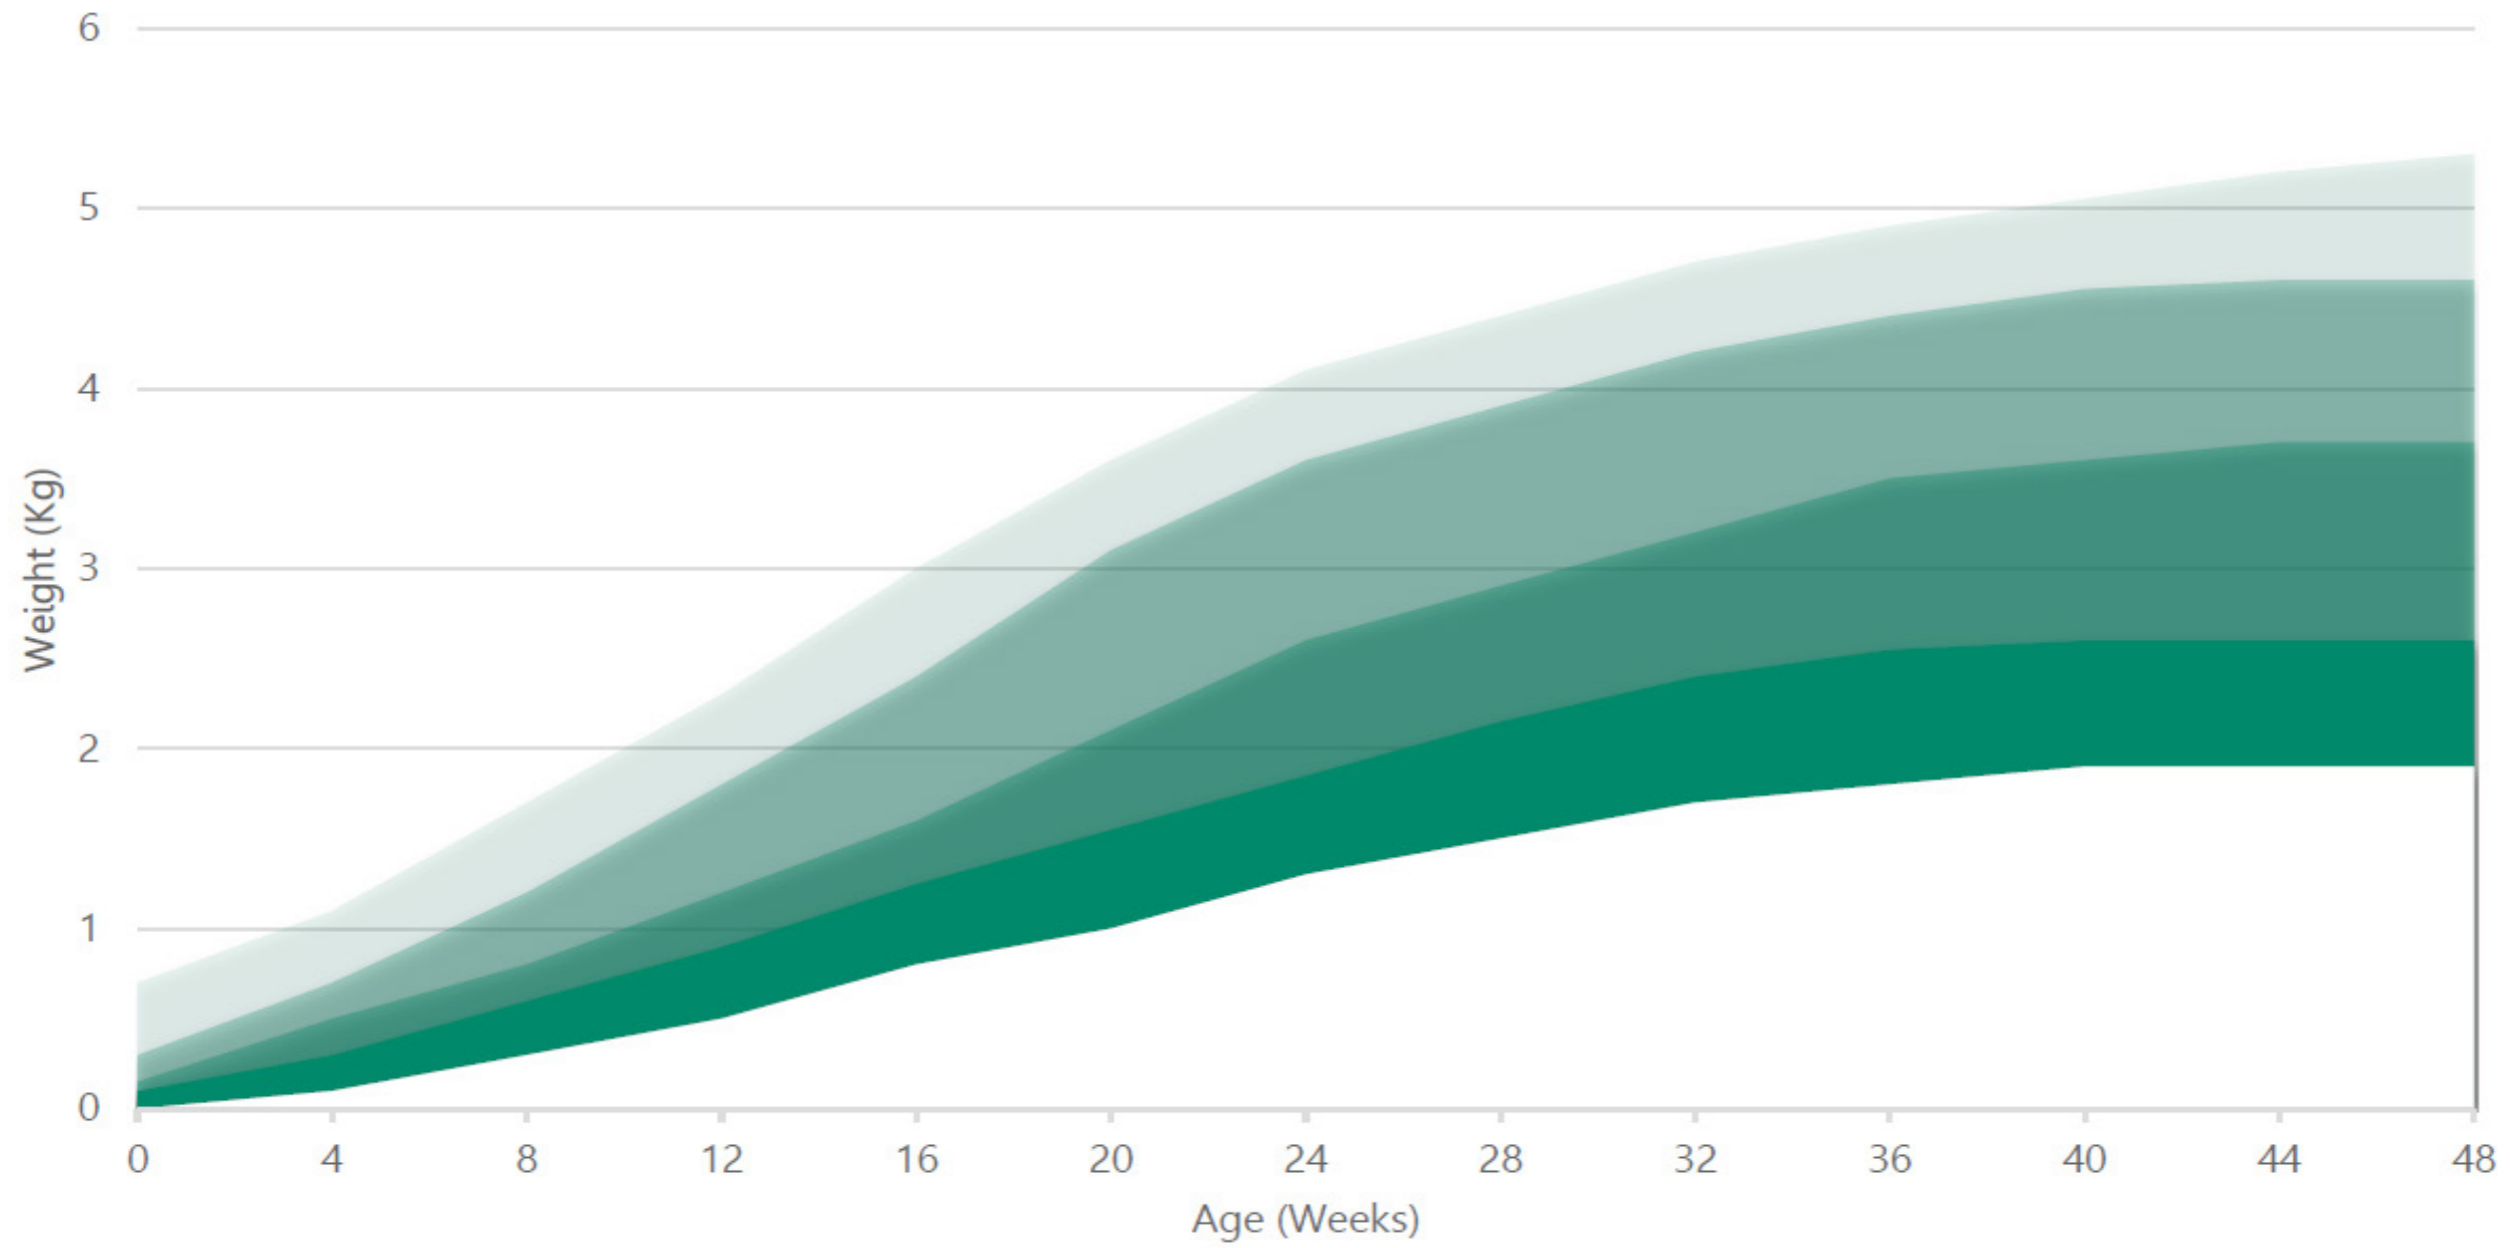

MARSDEN Kitten Weight Chart

- Overweight
- Male
- Female
- Underweight

www.marsden-weighing.co.uk

sales@marsdengroup.co.uk

0845 130 7330