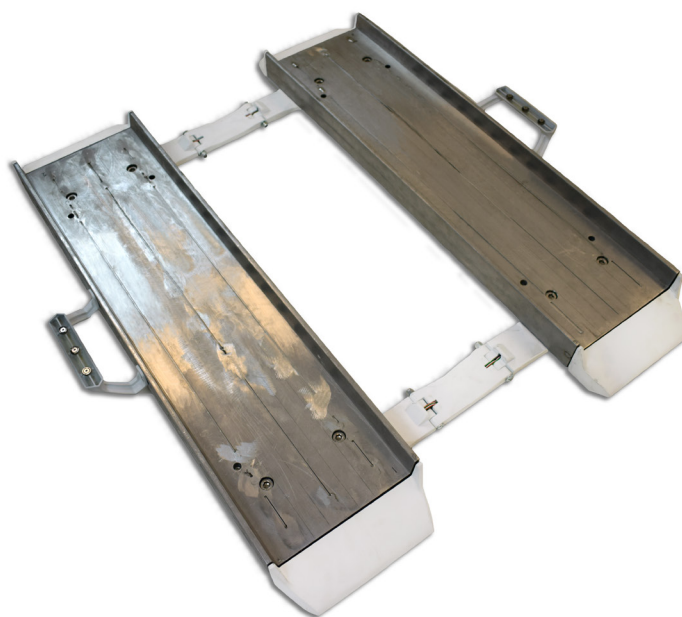

MARSDEN

M-615 Lightweight Folding Wheelchair Scale

- Class III and MDD Approved
- Accurate to 100g
- Portable, folding wheelchair beams
- Ideal for use in the community
- Optional carry case available
- Optional Wi-Fi or Bluetooth available

Marsden M-615:

Portable, Folding Wheelchair Weigh Beams

- Class III and MDD Approved
- Accurate to 100g
- Perfect for use in the community and hospital
- Powered by rechargeable battery pack
- 55 hours of continuous use
- Auto power-off function helps to save battery power
- Simple and easy to use
- Easy to read display
- Hold and Tare functions to enable accurate and easy weighing
- Optional carry case available
- Optional Bluetooth and Wi-Fi available
- Covered by the Marsden 4 year warranty

Folding design

The M-615 was designed in partnership with Birmingham NHS Community, to ensure that accurate weights can be easily obtained for immobile patients.

The folding design of the M-615 weigh beams means that the scale is easy to transport and incredibly easy for the people to set up. Simply unfold the beams and you are ready to weigh.

Easy to use

The M-615 features from our best-selling DP-3810 indicator. This device features from a full numeric keypad for easy BMI calculation and simple function keys.

The On/Off button ensures that you have full control over the device and you can prolong the battery life. Hold enables you to gain readings for unsteady patients and Tare allows you to deduct unwanted weight.