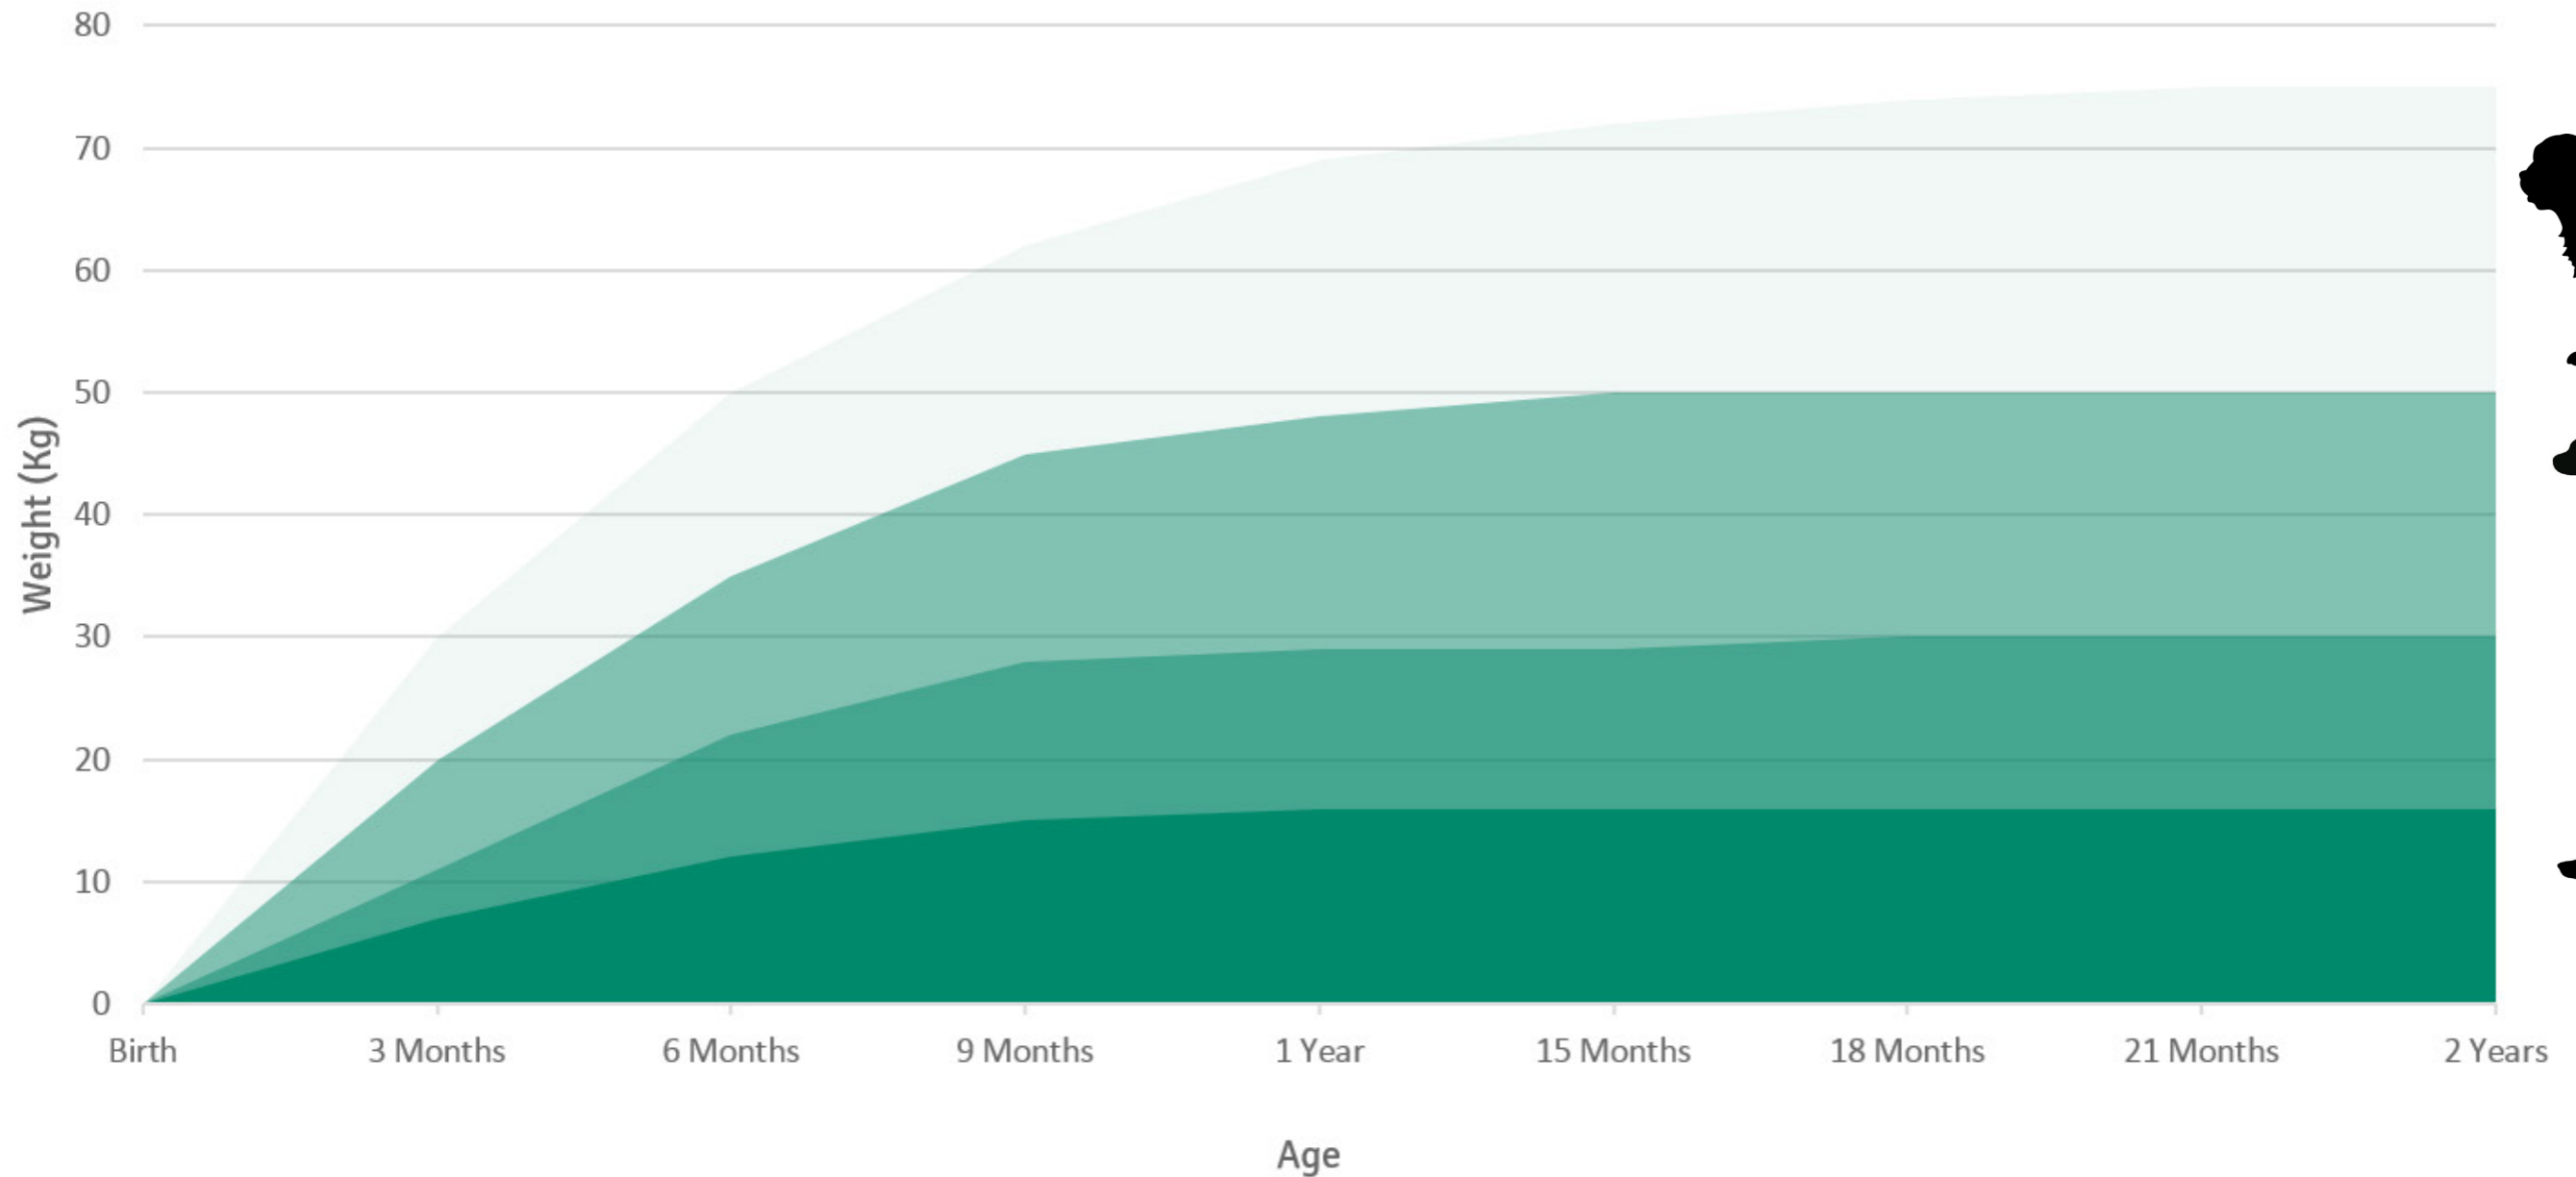

MARSDEN Puppy Weight Chart

- Small
- Medium
- Large
- Giant

www.marsden-weighing.co.uk
sales@marsdengroup.co.uk 0845 130 7330